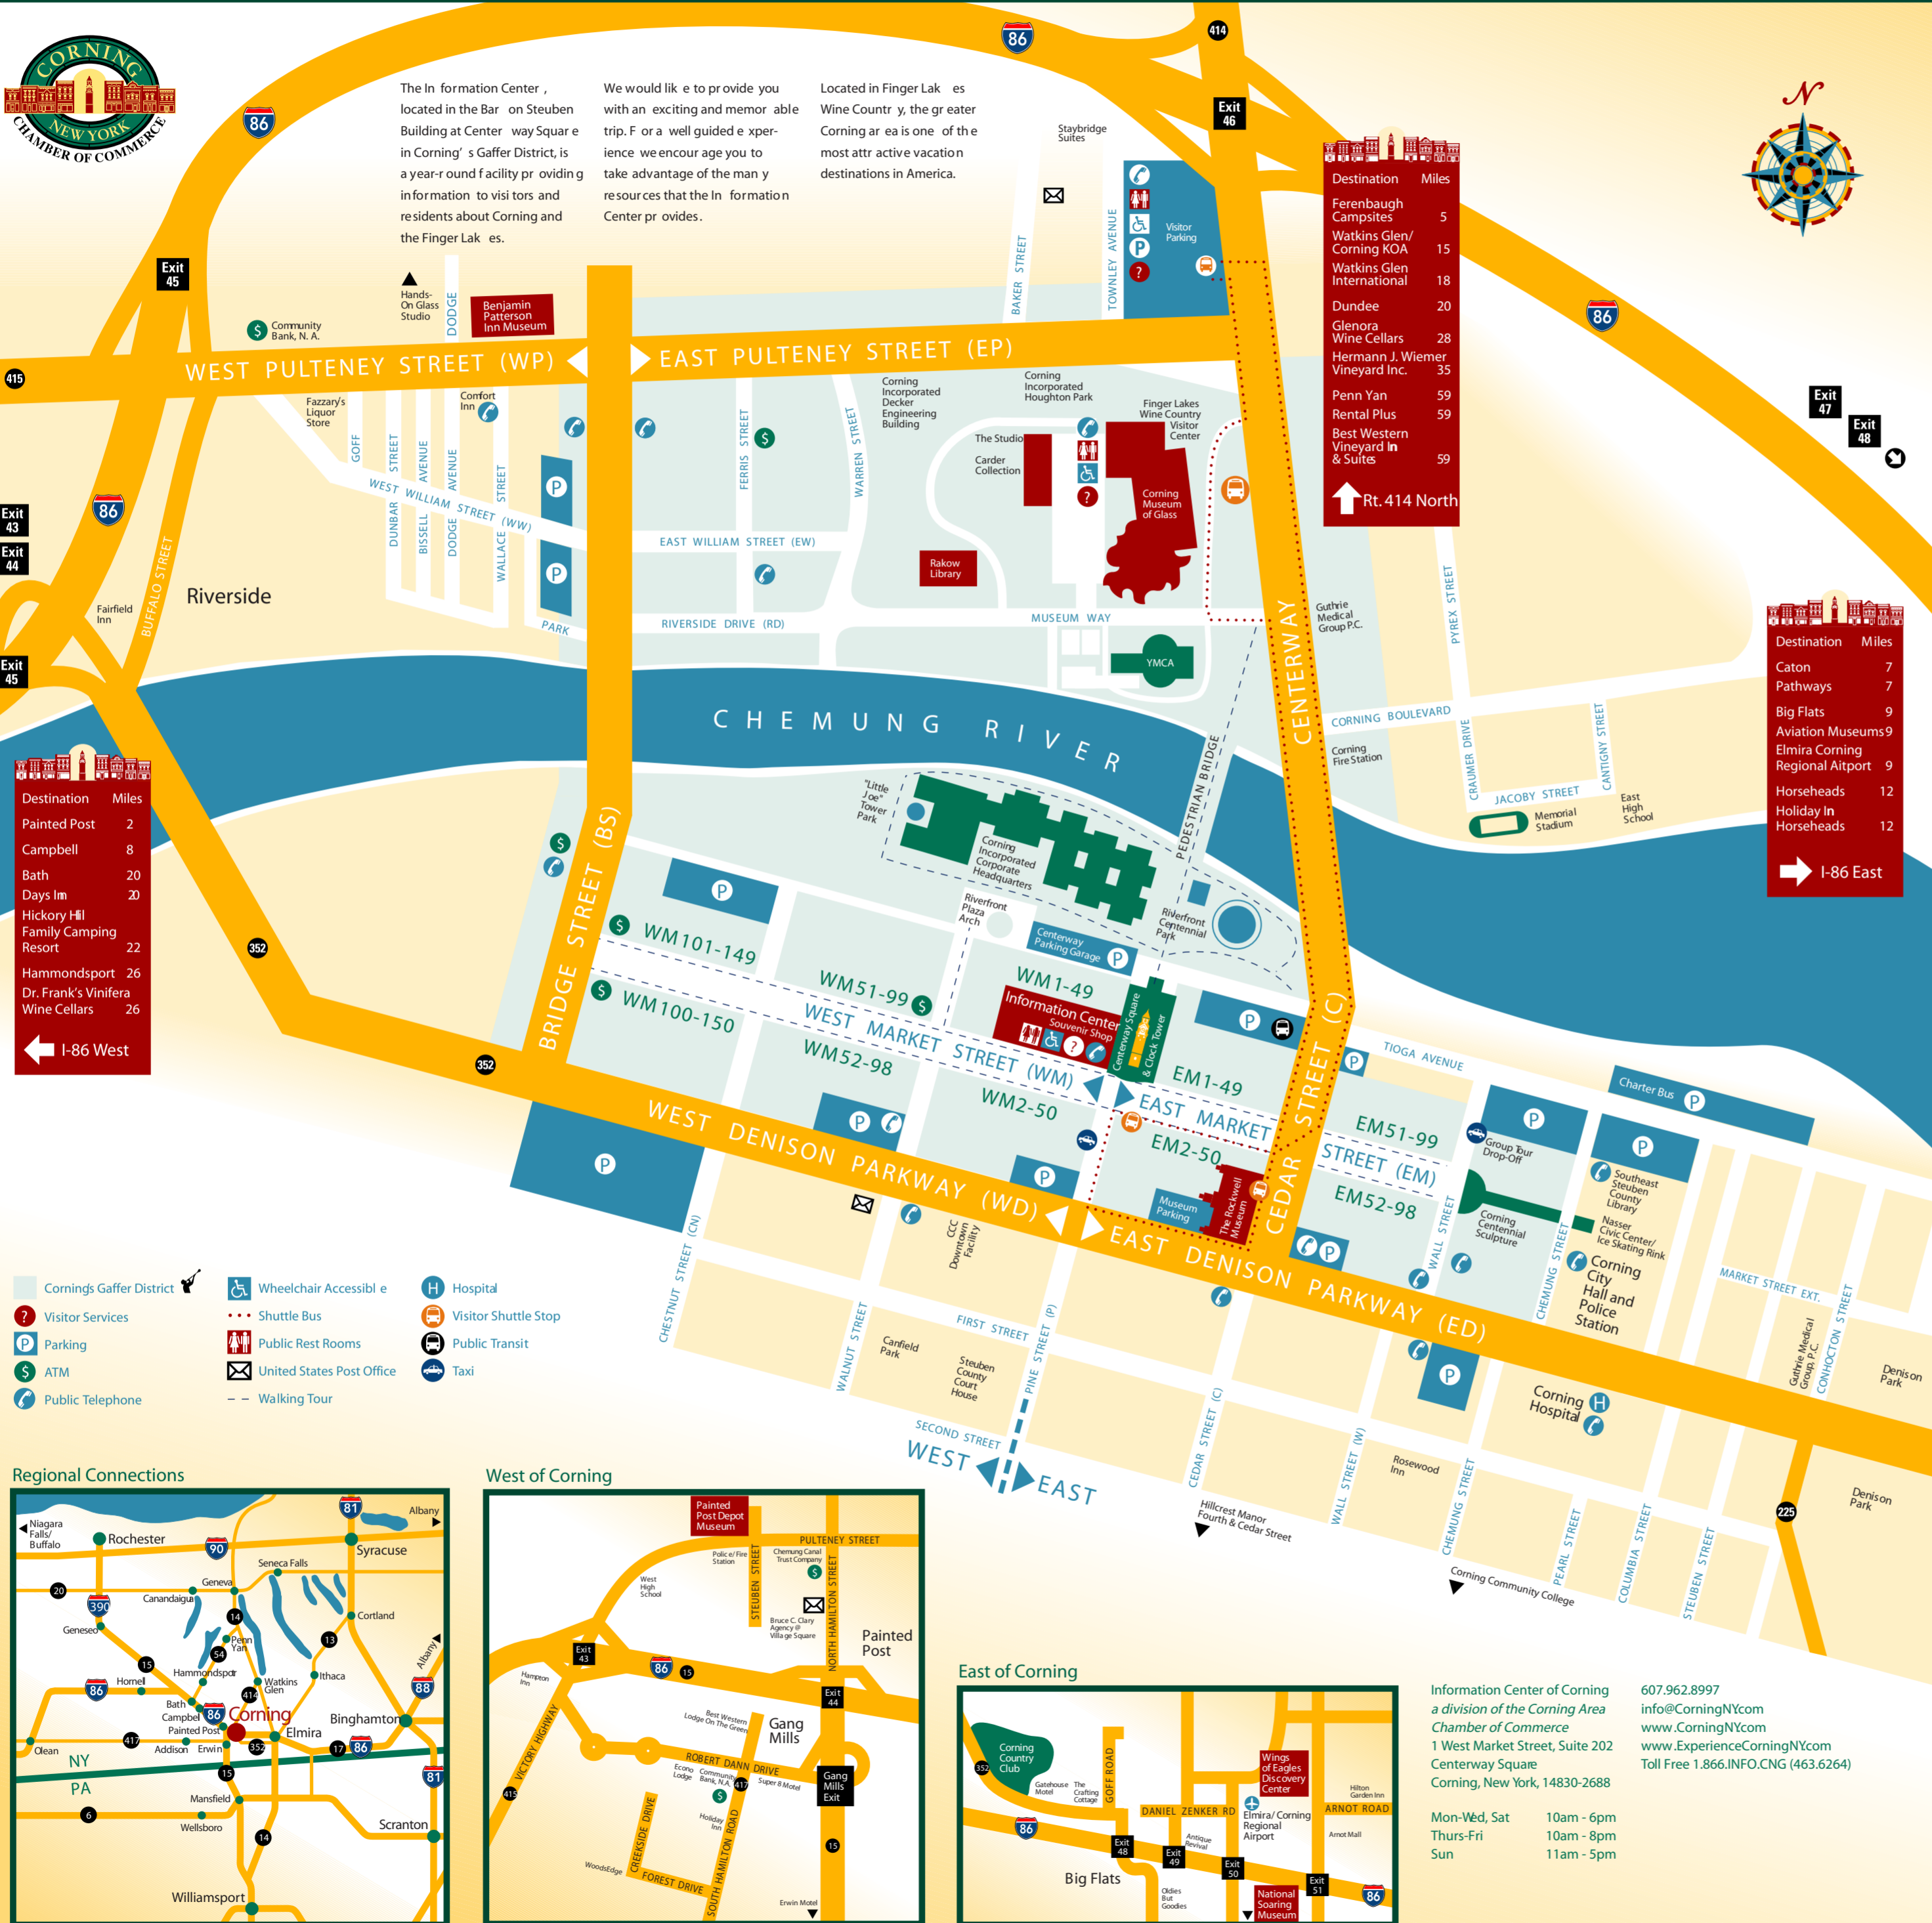

## CORNING'S GAFFER DISTRICT

The Information Center, located in the Bar on Steuben Building at Centerway Square in Corning's Gaffer District, is a year-round facility providing information to visitors and residents about Corning and the Finger Lakes.

We would like to provide you with an exciting and memorable trip. For a well-guided experience, we encourage you to take advantage of the many resources that the Information Center provides.

Located in Finger Lakes Wine Country, the greater Corning area is one of the most attractive vacation destinations in America.

**Key to Addresses**

WM	West Market Street	RD	Riverside Drive
EM	East Market Street	EP	East Pulteney Street
WD	West Denison Parkway	WP	West Pulteney Street
ED	East Denison Parkway	W	Wall Street
D	Denison Parkway	C	Cedar Street
BS	Bridge Street	P	Pine Street
WW	West William Street	CN	Chestnut Street
EW	East William Street		